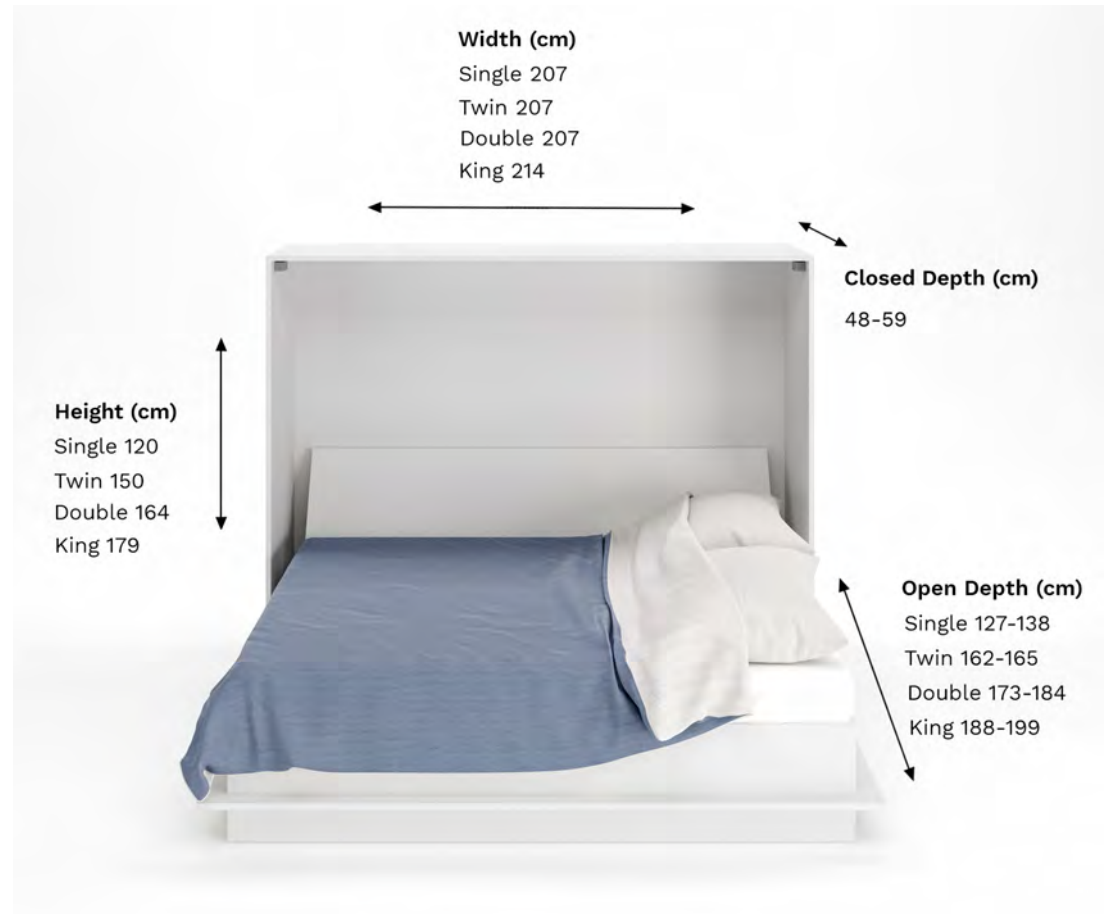

Wallbed Measurements

Upright-Opening

Open and closed depth depends on mattress thickness and leg type

Side-Opening

Integrated desk size:

Length: 20 mm off the width of the bed
 Depth: Up to 500 mm